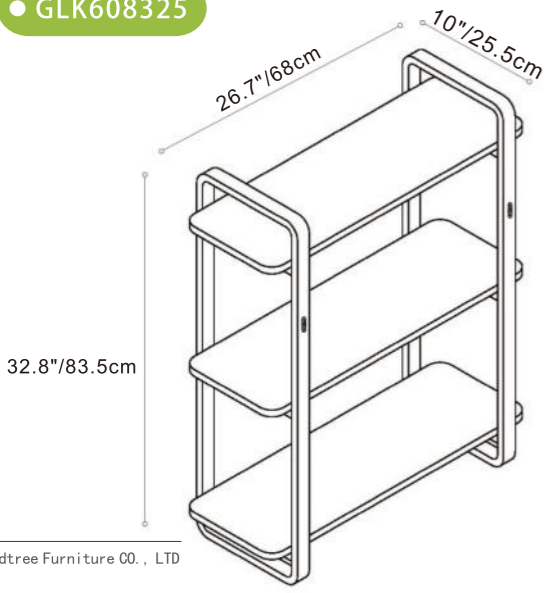

●GLK608325