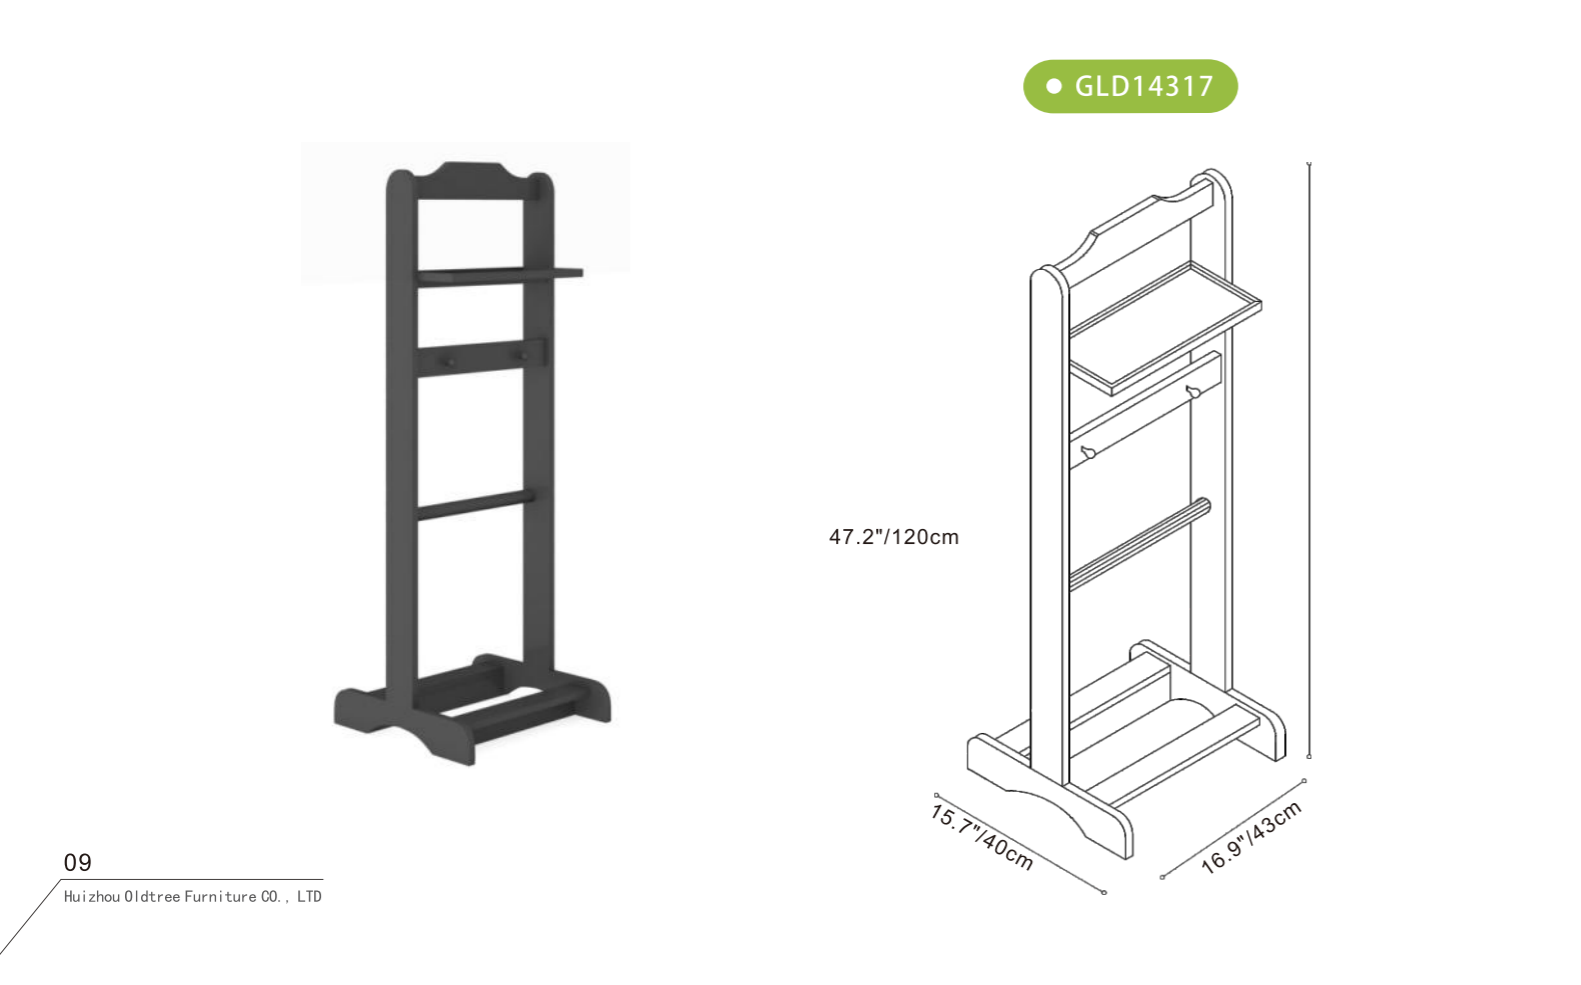

47.2\"/>